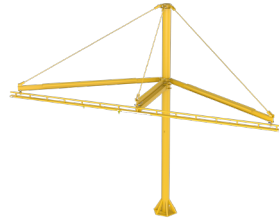

### PERMANENT ANCHOR TRACK SYSTEMS

Our permanent fall protection systems can be foundation mounted, ceiling mounted, or wall mounted.

Ceiling-Mounted Monorail

Inverted-U

Post Suspension

Traveling Bridge

Fold-Away

Inverted-L

T-Frame

Column-Mounted Swing Arm

Freestanding Swing Arm