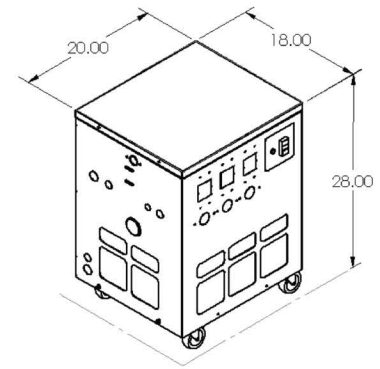

AMP SERIES

Features

- 6' Single Phase Cord and 50 amp single phase male plug
(12' and 24' length cord available as an upgrade)
- 1 - Pre-installed breaker - breaker size will vary and will be determined at time of purchase
(Up to two additional breakers can be installed as an upgrade at time of purchase)
- 1 – Pre-installed flush mount female receptacle
(Receptacle size will vary and will be determined at purchase.
Up to two additional receptacles can be installed as an upgrade at time of purchase)
- American Rotary/Baldor Induction Generator (VIT)
- AMP style Enclosure/Housing *Patent Pending
- Zero to low cost installation
- American Rotary Digital Microsmart controller
- Expandable design

Specs

DIMENSIONS

20" L X 18" W X 28" H

WEIGHTS

5 H.P. - 136 lbs.

10 H.P. - 178 lbs.

20 H.P. - 267 lbs.

**Order your AMP today by calling
1-888-743-6832**